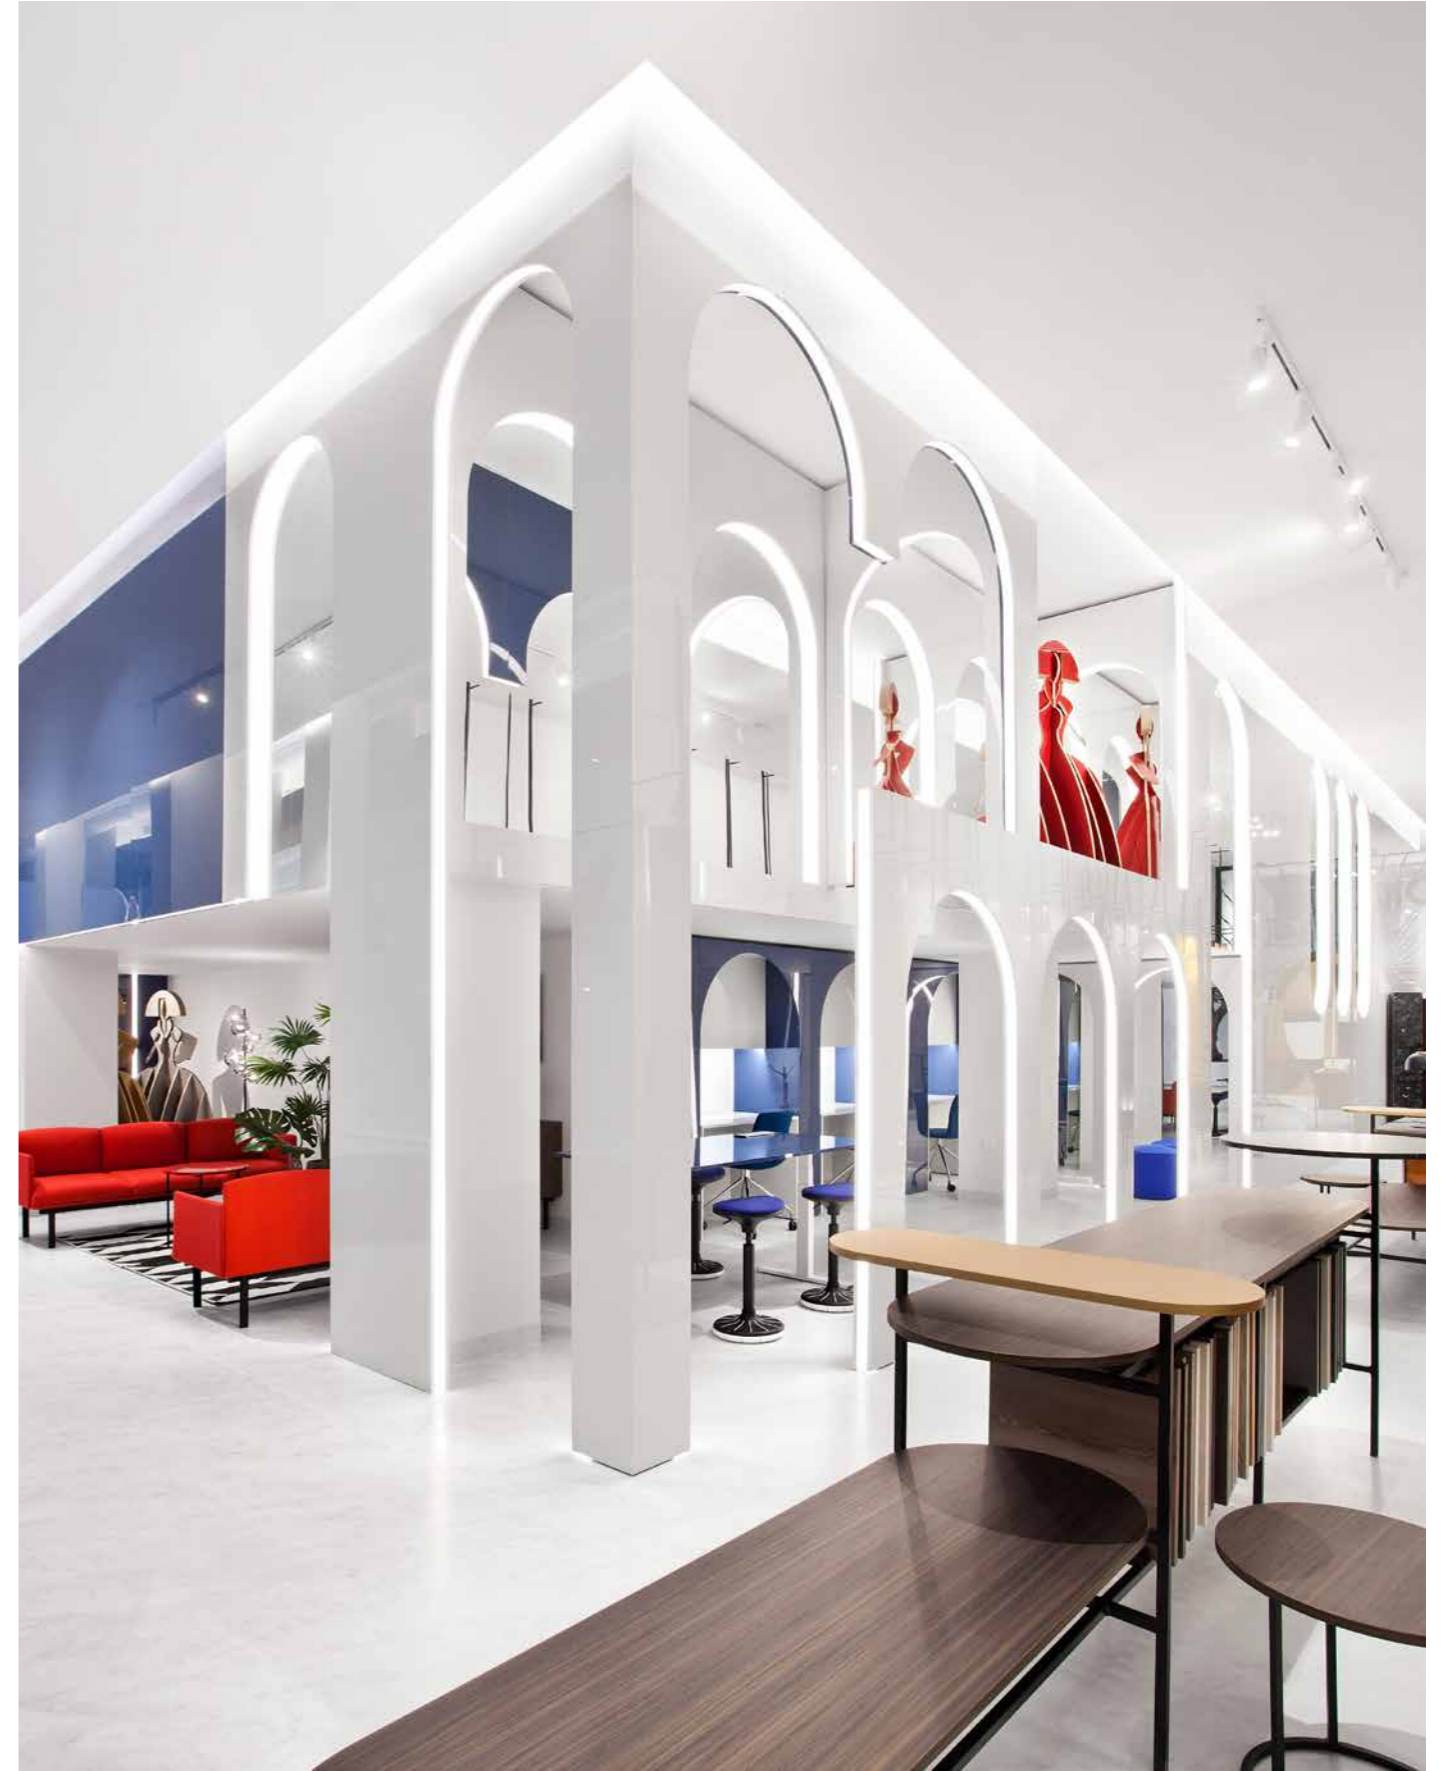

Showroom ALVIC "Hermosilla, 77" (Madrid)